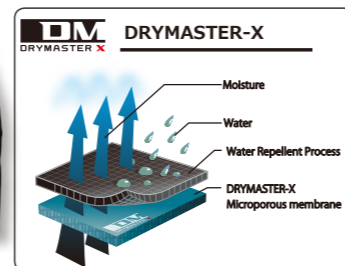

YELLOW
(PANTS:GRAY)

RED
(PANTS:GRAY)

KHAKI
(PANTS:GRAY)

Storage pouch included.

color / size	S	M	L	X	XL	XXL	3XL
Yellow (Pants:Gray)	●	●	●	●	●	●	●
Red (Pants:Gray)	●	●	●	●	●	●	●
Khaki (Pants:Gray)	●	●	●	●	●	●	●
Black / Neon (Pants:Black)	●	●	●	●	●	●	●
Black (Pants:Black)	●	●	●	●	●	●	●

BLACK
(PANTS:BLACK)

BLACK/NEON
(PANTS:BLACK)

RSR045 DRYMASTER RAIN SUITS

- Easy access external pocket.(Non-Waterproof)
- Adjuster on waist, arms, wrists and hem for better fit.
- Seamless hip construction offers high durability and waterproofness.