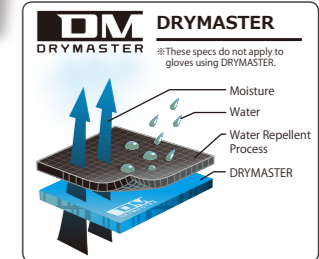

RSR042 DRYMASTER-X COMPACT RAIN SUITS

- Light weight and compact 2.5 layer fabric construction.
- Easy access external pocket.(Non-Waterproof)
- Adjuster on waist, arms, wrists and hem for better fit.
- Seamless hip construction offers high durability and waterproofness.

color / size	S	M	L	XL	XXL
Silver	●	●	●	●	●
Yellow	●	●	●	●	●
Gunmetal	●	●	●	●	●
Black	●	●	●	●	●

RSR043 DRYMASTER-X RAIN SUITS

- Durable ripstop fabric construction.
- Easy access external pocket.(Non-Waterproof)
- Adjuster on waist, arms, wrists and hem for better fit.
- Seamless hip construction offers high durability and waterproofness.
- Heat resistant material on inner leg for durability.
- Removable hood.

color / size	S	M	L	X	XL	XXL	3XL
Yellow (Pants:Gray)	●	●	●	●	●	●	●
Red (Pants:Gray)	●	●	●	●	●	●	●
Khaki (Pants:Gray)	●	●	●	●	●	●	●
Black / Neon (Pants:Black)	●	●	●	●	●	●	●
Black (Pants:Black)	●	●	●	●	●	●	●

RSR045 DRYMASTER RAIN SUITS

- Easy access external pocket.(Non-Waterproof)
- Adjuster on waist, arms, wrists and hem for better fit.
- Seamless hip construction offers high durability and waterproofness.

color / size	S	M	BM	L	BL	XL	XXL	3XL	4XL	WM	WL
Camouflage	●	●	●	●	●	●	●	●	●	-	-
Orange	●	●	-	-	-	●	●	●	●	●	●
Red	●	●	-	-	-	●	●	●	●	●	●
Urban Camo	●	●	●	●	●	●	●	●	●	-	-
Black	●	●	●	●	●	●	●	●	●	●	●
Black / Red	●	●	●	●	●	●	●	●	●	-	-

RSR046 RAINBUSTER RAIN SUITS

- Easy access external pocket.(Non-Waterproof)
- Adjuster on waist, arms, wrists and hem for better fit.
- Seamless hip construction offers high durability and waterproofness.

color / size	S	M	L	XL	XXL	3XL
Red	●	●	●	●	●	●
Black	●	●	●	●	●	●
Yellow	●	●	●	●	●	●

RSR041 DRYMASTER-X COMPACT RAIN PANTS

- Draw code on waist for secure fit.
- Adjuster on hem.
- Seamless hip construction offers high durability and waterproofness.

color / size	S	M	L	XL	XXL	WM	WL
Black	●	●	●	●	●	●	●