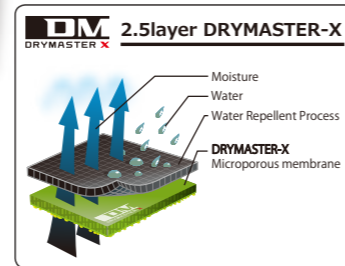

SILVER

GUNMETAL

YELLOW

BLACK

color / size	S	M	L	XL	XXL
Silver	●	●	●	●	●
Yellow	●	●	●	●	●
Gunmetal	●	●	●	●	●
Black	●	●	●	●	●

Storage pouch included.

RSR043 DRYMASTER-X RAIN SUITS

- Durable ripstop fabric construction.
- Easy access external pocket.(Non-Waterproof)
- Adjuster on waist, arms, wrists and hem for better fit.
- Seamless hip construction offers high durability and waterproofness.
- Heat resistant material on inner leg for durability.
- Removable hood.