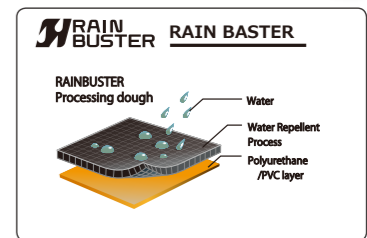

ORANGE

RED

URBAN CAMO

BLACK

BLACK/RED

RSR046 RAINBUSTER RAIN SUITS

- Easy access external pocket.(Non-Waterproof)
- Adjuster on waist, arms, wrists and hem for better fit.
- Seamless hip construction offers high durability and waterproofness.

Storage pouch included.

color / size	S	M	L	XL	XXL	3XL
Red	●	●	●	●	●	●
Black	●	●	●	●	●	●
Yellow	●	●	●	●	●	●

BLACK

YELLOW

NEON YELLOW

RSR041 DRYMASTER-X COMPACT RAIN PANTS

- Draw code on waist for secure fit.
- Adjuster on hem.
- Seamless hip construction offers high durability and waterproofness.